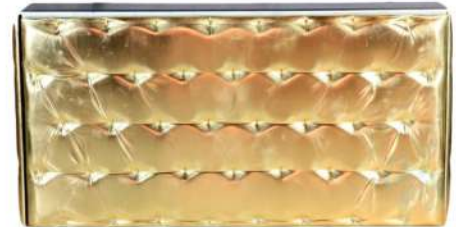

## CRYSTAL TUFTED BAR WHITE

LIGHTING (VARIOUS COLORS)  
72"L X 24"W X 42"H

**\$195**

B-903B

## CRYSTAL TUFTED BAR BLACK

LIGHTING (VARIOUS COLORS)  
72"L X 24"W X 42"H

**\$195**

B-903

## TUFTED BAR SILVER

LIGHTING (VARIOUS COLORS)  
72"L X 24"W X 42"H

**\$180**

B 903