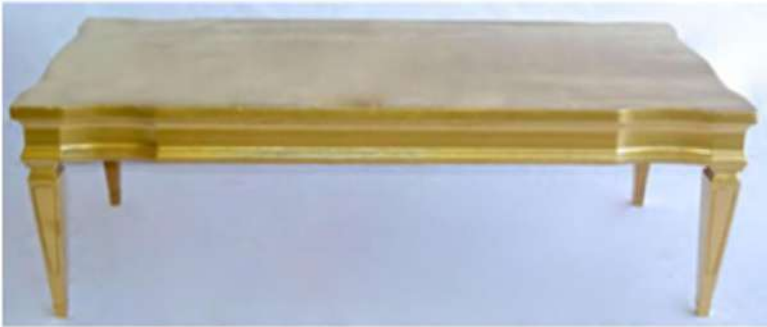

T-822
**CHIC ROUND COFFEE
TABLE**
22" D
Available Colors:

\$25

LOUNGE ESSENCE

Events & Furniture Rentals

28

T-830
**MIRROR CLUB
COFFEE TABLE**
18" w X 18" w
\$25

T-831
**MIRROR RECTANGLE
COFFEE TABLE**
36" L X 21" w
\$40

T-832
**MIRROR SQUARE
COFFEE TABLE**
18" L X 18" w
\$25

T-835
**GLASS RECTANGLE
COFFEE TABLE**
40" L X 20" w
\$20

T-820
**CHROME ROUND
COFFEE TABLE**
18" D
\$20

LOUNGE ESSENCE

Events & Furniture Rentals

29

T-850
TITAN COFFEE TABLE
42"L X 30"W
\$35

T-854
OVAL GOLD COFFEE TABLE
43"L X 28"W
\$35

T-851
JOVA COFFEE TABLE
50"L X 22"W
\$30

T-888
GAGA COFFEE TABLE
60" L X 32" W
\$45

T-852
VAVEL COFFEE TABLE
\$35

T-852-B
COFFEE TABLE
22"D
\$30

LOUNGE ESSENCE

Events & Furniture Rentals

30

T-857
**CHIC LARGE
COFFEE TABLE**
45"L X 33"W
Available Colors:

\$35

T-858
**LOLA
COFFEE TABLE**
45"L X 33"W
\$35

T- 823
**BLACK ROUND
COFFEE TABLE**
20" D
\$25

LOUNGE ESSENCE